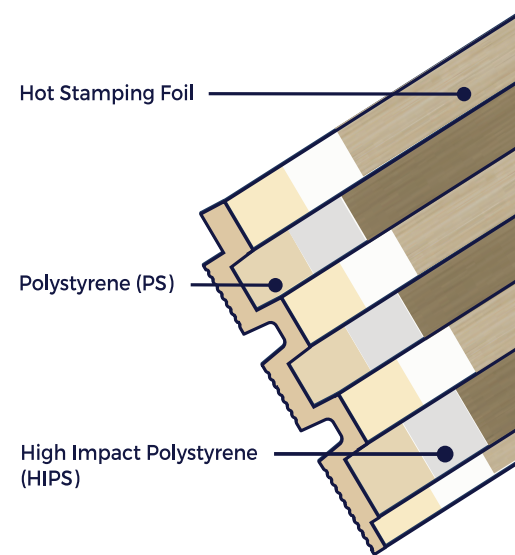

OUR PRODUCT

Polystyrene (PS) is the main material for our products. The features of PS make our products waterproof, termite-free, and lightweight.

We use an extrusion process to ensure consistent shape and size of our products. High Impact Polystyrene (HIPS) is used as a cover for our products. It smoothens the product surface and enables the user to work with ease. The final process is Hot Stamping-Foil. The heat makes the foil fully attach to the surface, making it durable